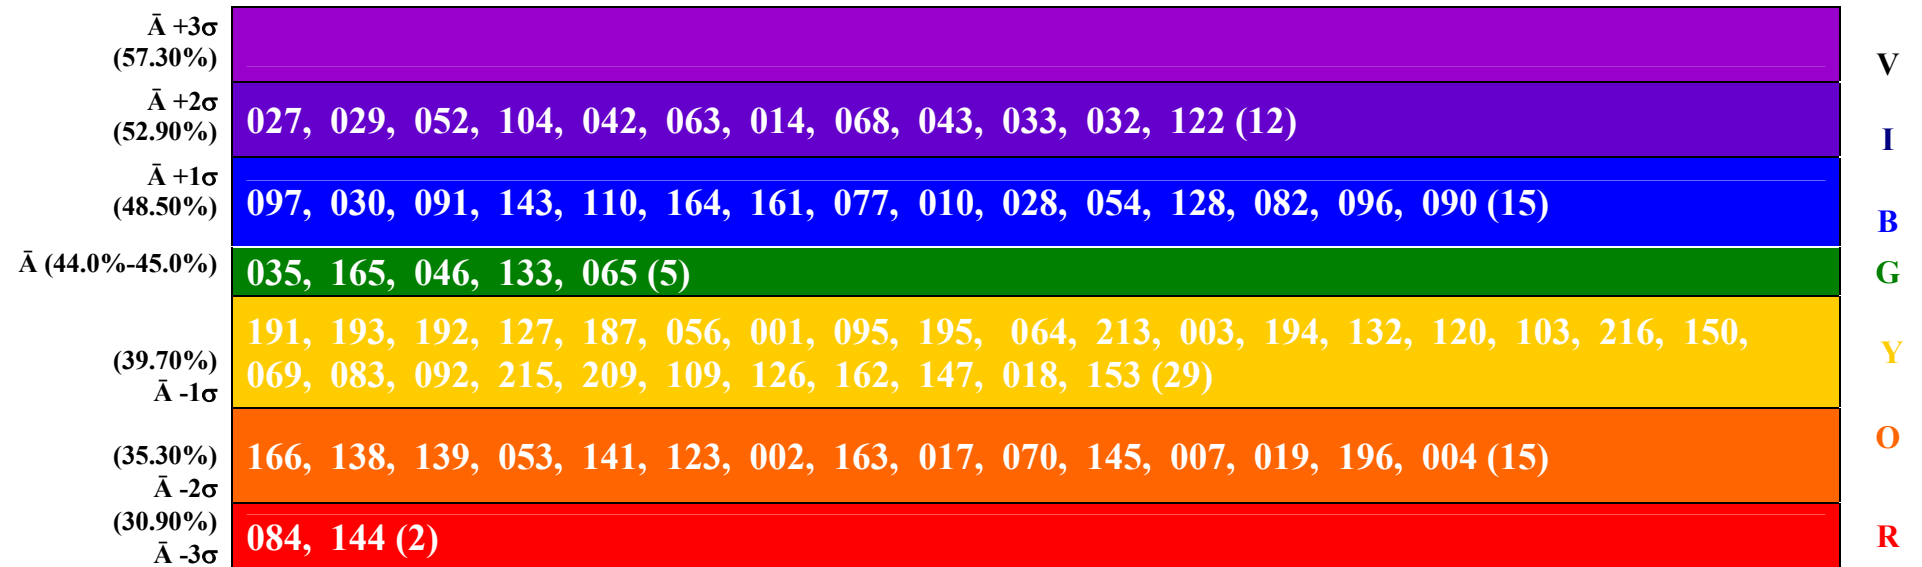

Ranking of Institutions Based on B.Tech Theory Exam (2008-09) Performance VIBGYOR- Cumulative Performance Spectrum Control Chart

(Ranking/Grouping of Institutions based on Gross Average Intellectual Attainment Per Student (Obtained by various Multidisciplinary Colleges of B.Tech in session 2008-09 including 8 semesters) GAIA.

$$\text{Basis of Computation: GAIA} = \frac{\text{(Sum of marks of all the students in all the subjects in theory exam)}}{\text{Total no of students who took the examination}}$$

This is complete index of theory exam performance of Colleges .It captures total information